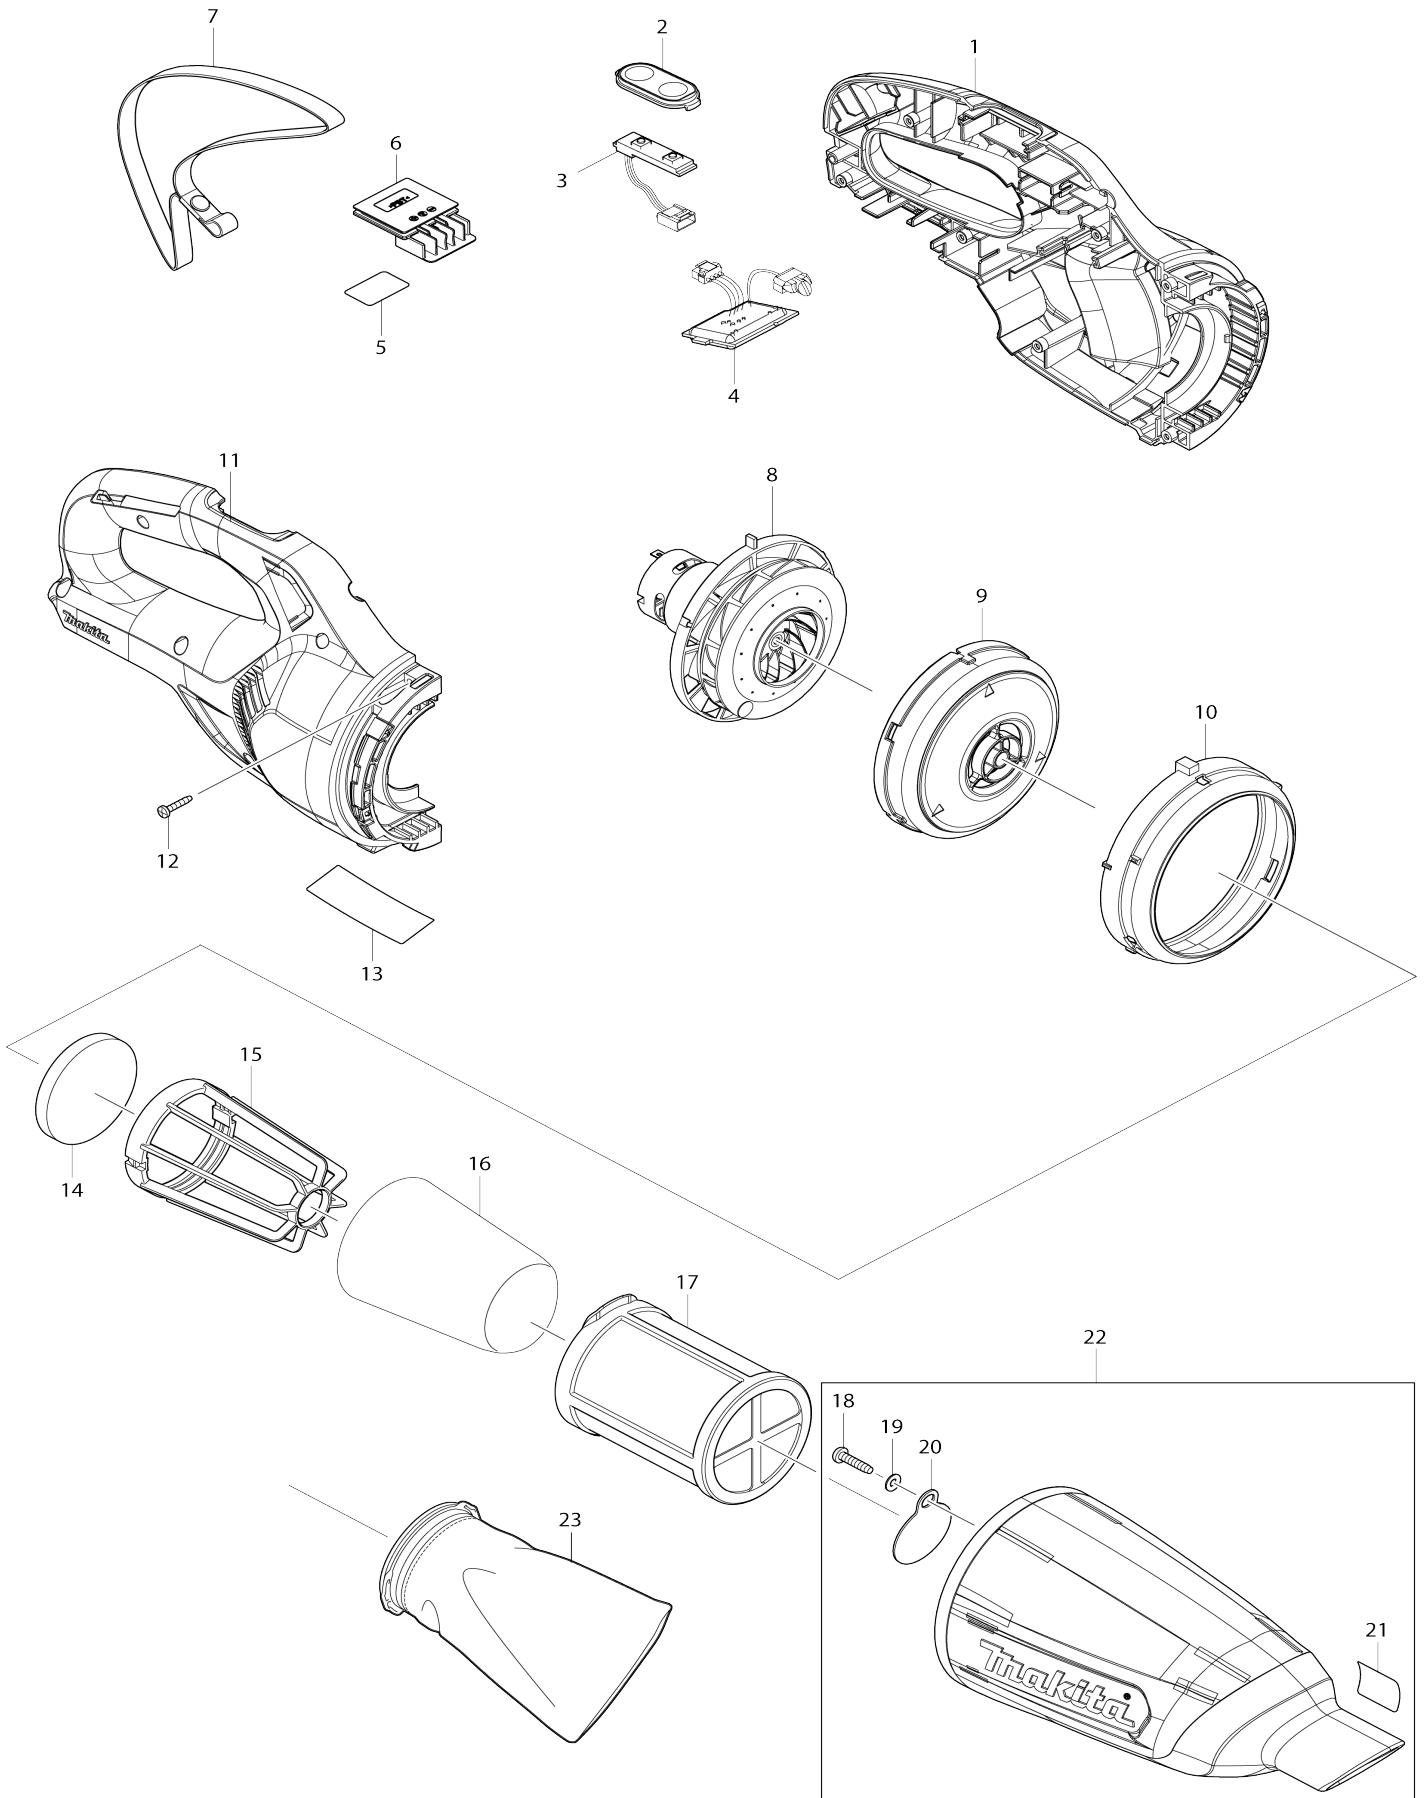

Model No.CL108FD CORDLESS CLEANER

Model No.CL108FD CORDLESS CLEANER

Item No.	Parts No.	Description
001A	183K49-2	HOUSING SET
C10	424913-5	SPONGE SHEET 35-70
001A		INC. 11
001	183K48-4	HOUSING SET
C10	424913-5	SPONGE SHEET 35-70
001		INC. 11
001-1 A	183L99-3	HOUSING SET
C10	424913-5	SPONGE SHEET 35-70
001-1 A		INC. 11
001-1	183L97-7	HOUSING SET
C10	424913-5	SPONGE SHEET 35-70
001-1		INC. 11
001-1 D	183T11-1	HOUSING SET
C10	424913-5	SPONGE SHEET 35-70
001-1 D		INC. 11
002	144096-2	SWITCH PLATE COMPLETE
003	631973-2	SWITCH UNIT
004	632N07-8	CONTROLLER UNIT
C10	620601-4	LED CIRCUIT
004-1	632R95-9	CONTROLLER UNIT
C11	620E97-9	LED CIRCUIT
C30	654086-2	RECEPTACLE
004-1 D	632R95-9	CONTROLLER UNIT
C11	620E97-9	LED CIRCUIT
C30	654086-2	RECEPTACLE
005	854T81-4	CL108FD SERIAL NO. LABEL
006	644813-5	TERMINAL
008	126846-7	MOTOR ASSEMBLY
009	458834-9	FAN COVER
010	422377-7	RUBBER RING
011A	183K49-2	HOUSING SET
C10	424913-5	SPONGE SHEET 35-70
011A		INC. 1
011	183K48-4	HOUSING SET
C10	424913-5	SPONGE SHEET 35-70
011		INC .1
011-1 A	183L99-3	HOUSING SET
C10	424913-5	SPONGE SHEET 35-70
011-1 A		INC. 1
011-1	183L97-7	HOUSING SET
C10	424913-5	SPONGE SHEET 35-70
011-1		INC .1